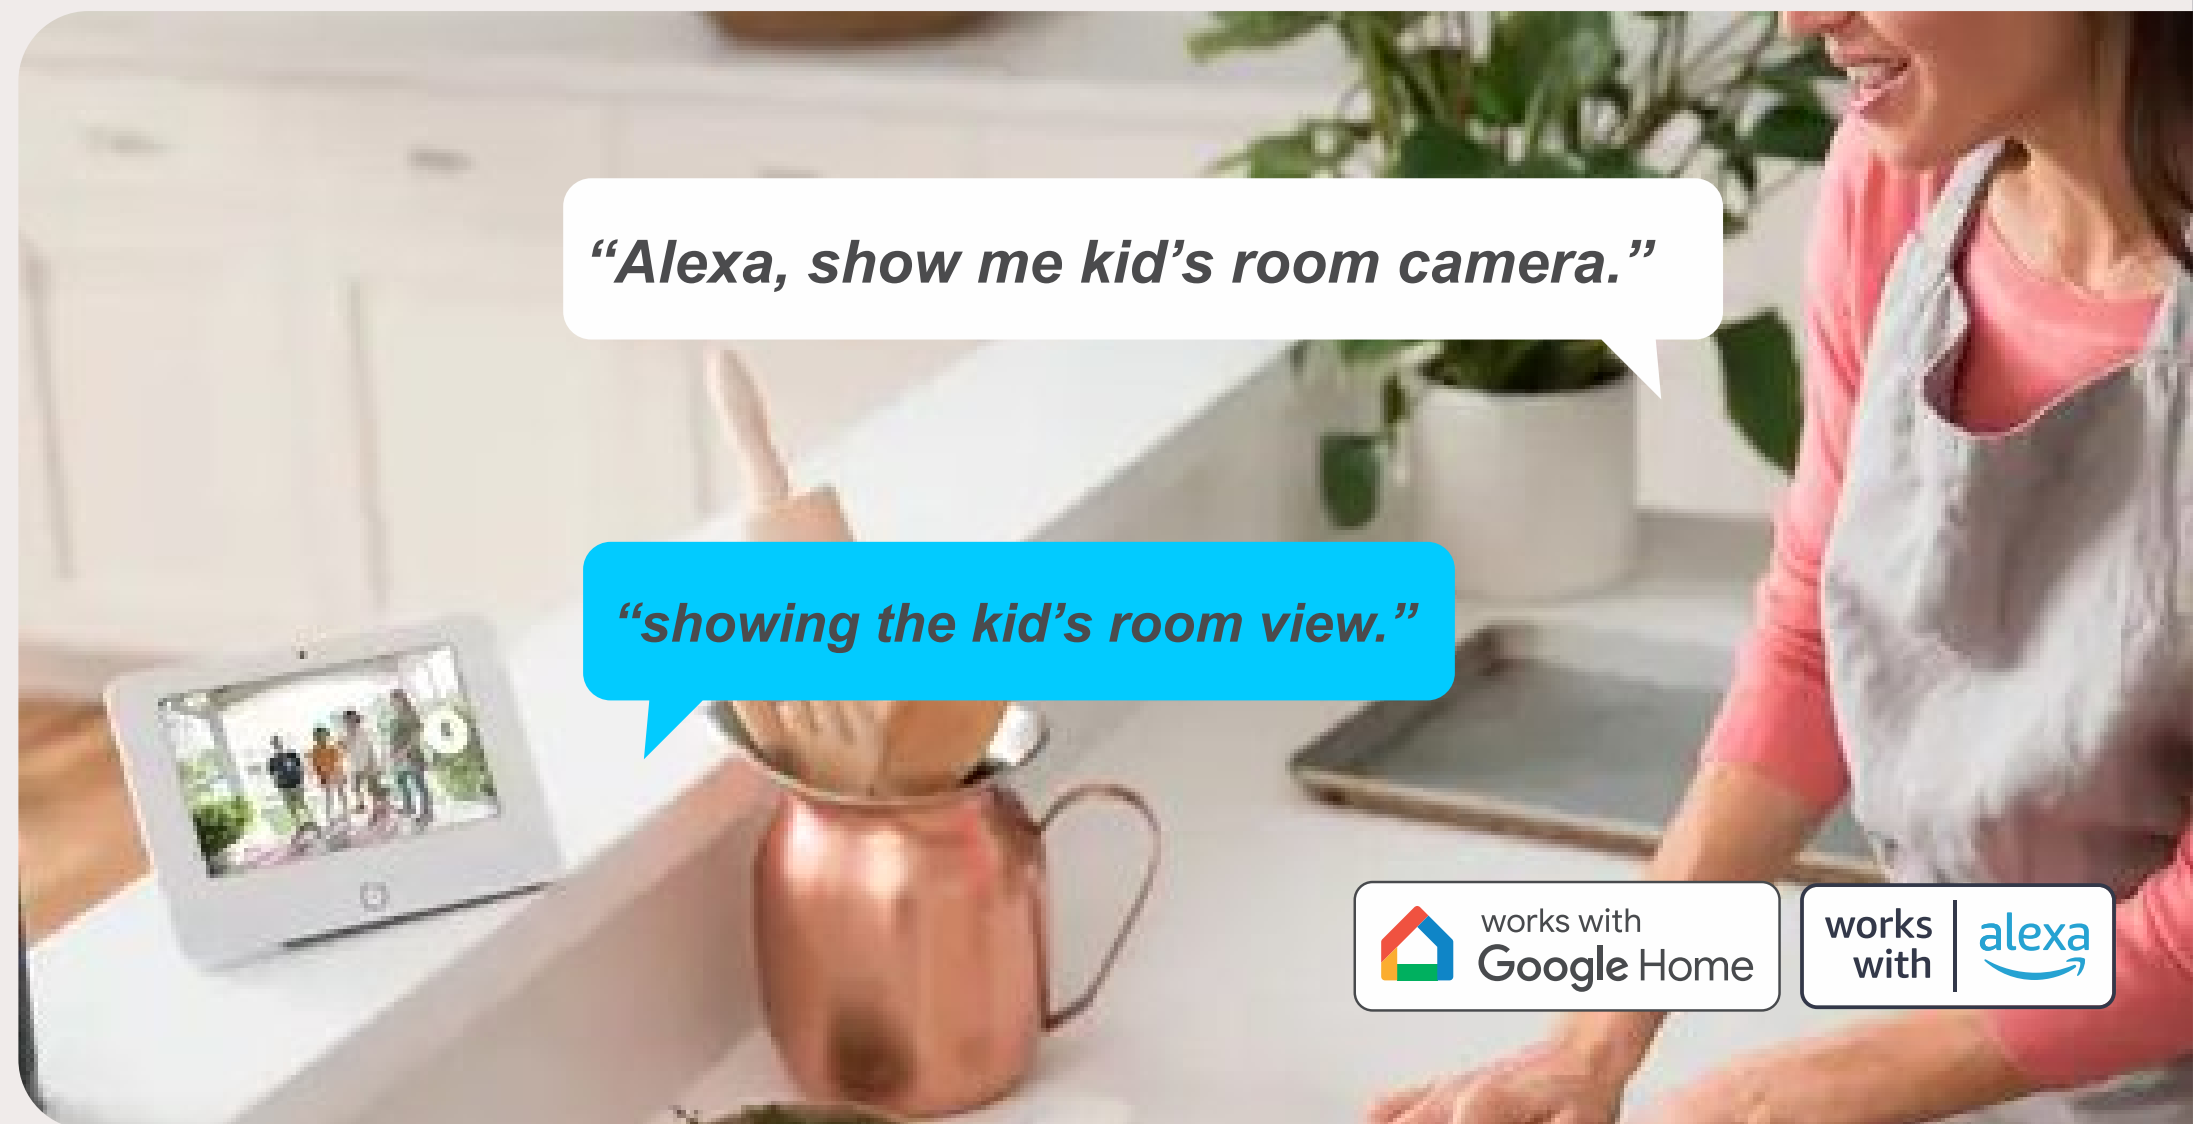

360° View

The camera rotates full 360°, making it convenient for you to view the room from every angle and keep an eye all over the place even when you are away from home.

Motion Detection Alerts

This camera detects movements in the video frame and send alerts in real-time to always keep you notified about what's happening at home.

Supports Motion Tracking

Whenever unexpected motion is detected in the video frame, the camera has been devised to rotate automatically to track the movement of people and record it to investigate later.

Alexa and Google Supported

The CP PLUS EzyKam also works with both Alexa & Google Home, which lets you integrate your surveillance solution with your smart home system, meaning that with a simple voice command, you can now view your camera feed live on TV or smart phone.