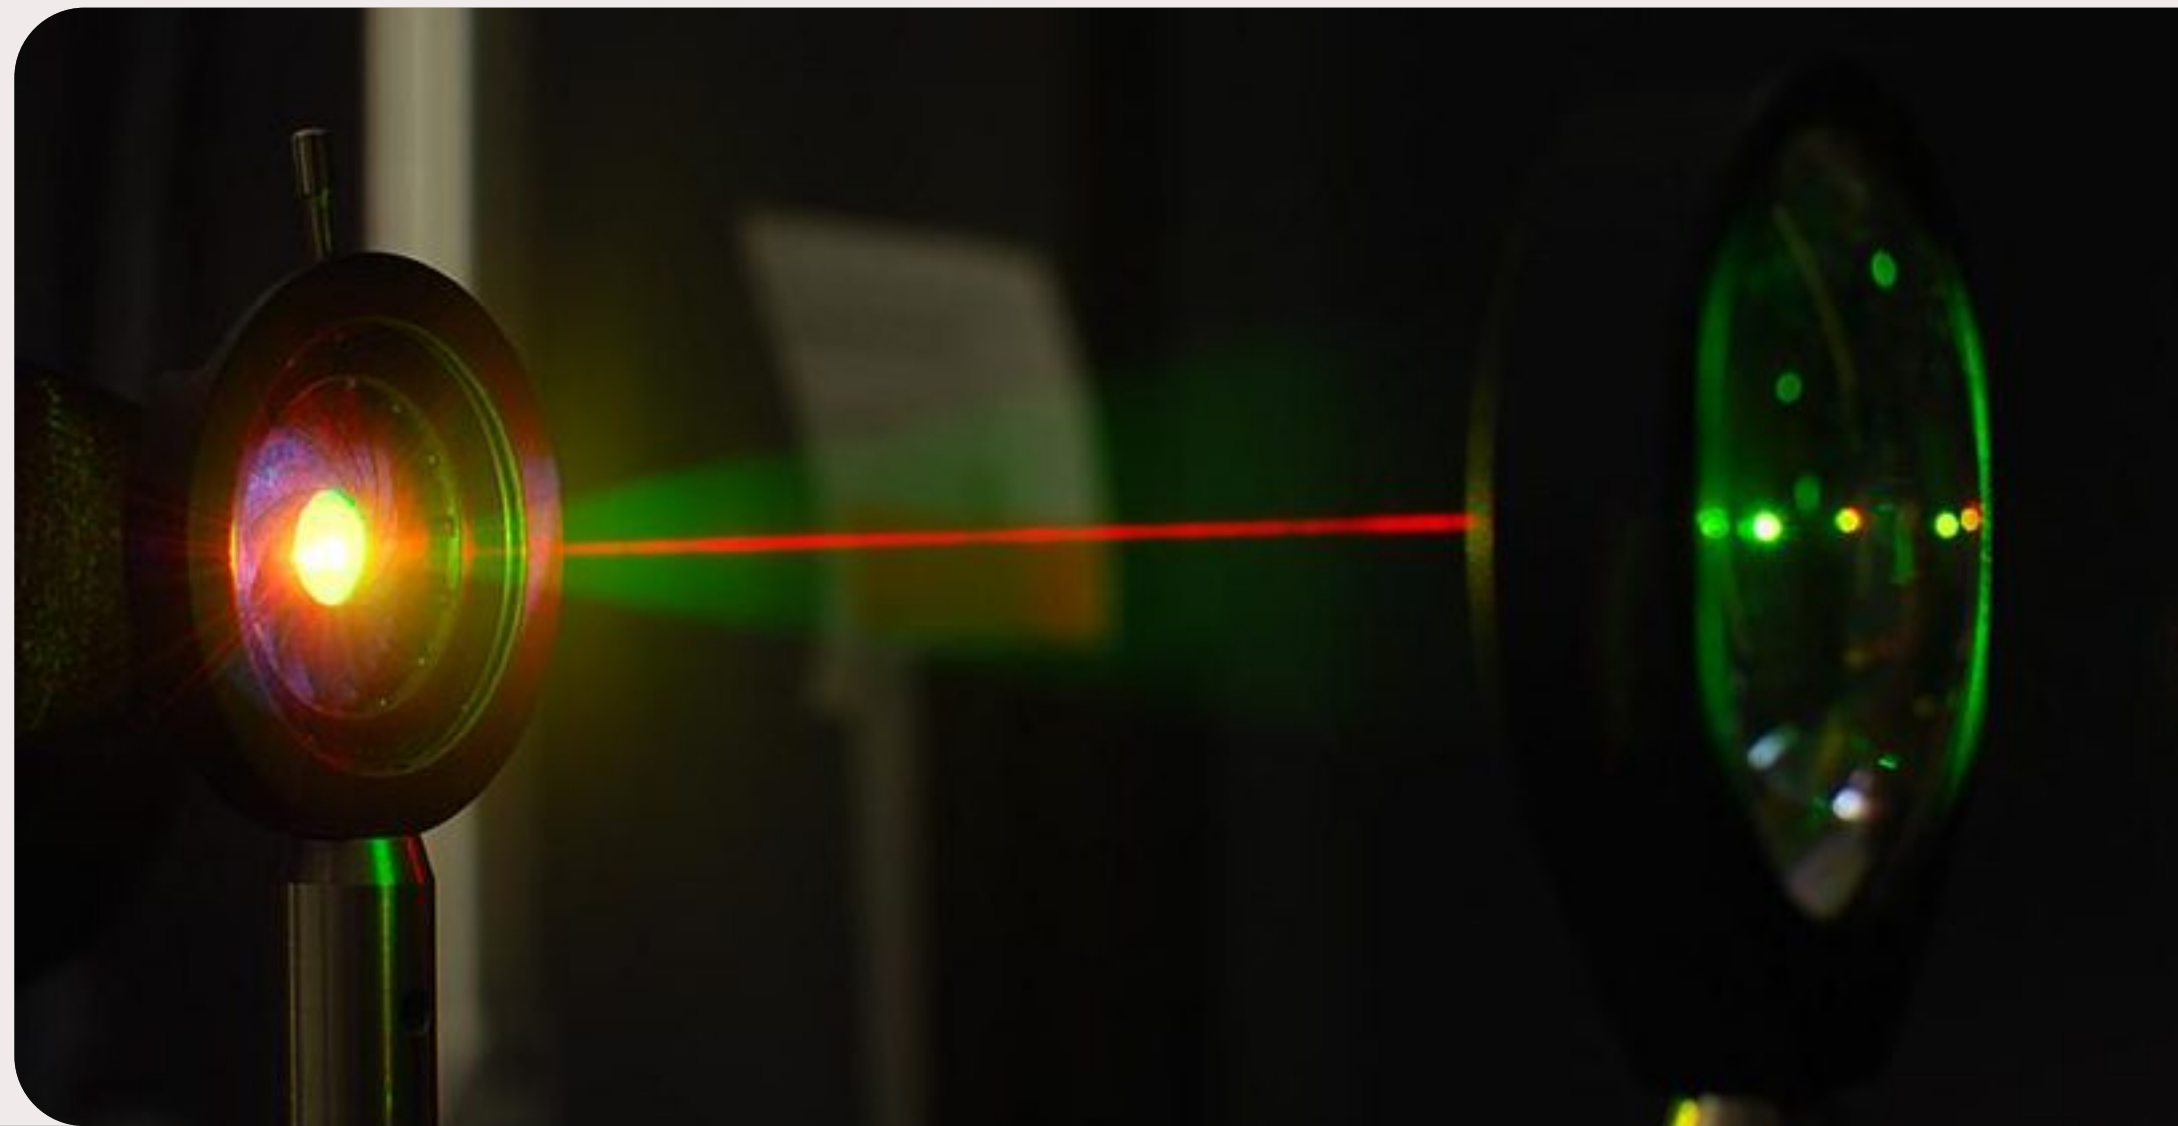

IR Lights

In areas of low illumination &/or dark places, infrared lights help to present a clear video feed even at night, increasing and enhancing the visibility of the lens to capture every detail.