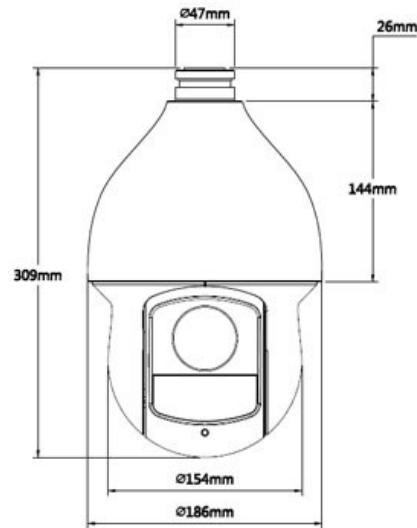

**CP- UNP-3041L10DA-P****4MP 30x WDR IP IR PTZ Dome Camera - 100 Mtr.****Main Features**

- 1/3" 4MP PS CMOS Image sensor
- Max. 25/30fps@4M, 50/60fps@1080P resolution
- Powerful 30x Optical and 16x Digital zoom
- H.265 and H.264 Triple Stream Encoding
- WDR (120dB), Day/Night (ICR), 2D/3D-DNR, EIS, ROI, Defog, Auto Iris, Auto Focus
- Up to 300 Presets, 8 Tour, 5 Pattern, Auto scan, Auto Pan
- Max 400°/s pan speed, 360° endless pan rotation
- Built-in 2/1 alarm in/out, IP66, PoE+ , Micro SD Card, 100 Mtr. IR
- Mobile Software: iCMOB, gCMOB
- CMS Software: KVMS Pro

## 4MP 30x WDR IP IR PTZ Dome Camera - 100 Mtr.

IP66

Φ186mm × 309mm

3.5 kg

AC24V/3A(±10%), PoE+(802.3at)

PoE: 13W, 20W (IR on), AC24V: 13W, 23W (IR on)